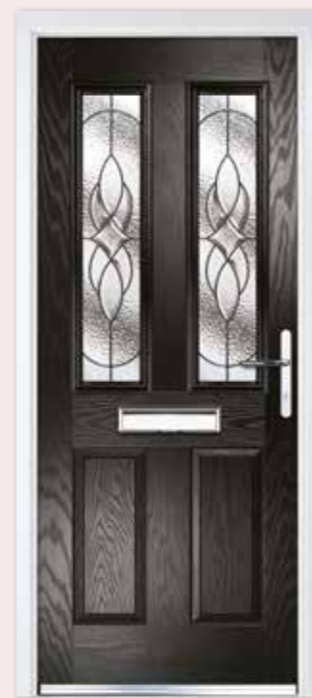

Composite Four
Colour Black
Glass Platinum Elegance
Furniture Chrome