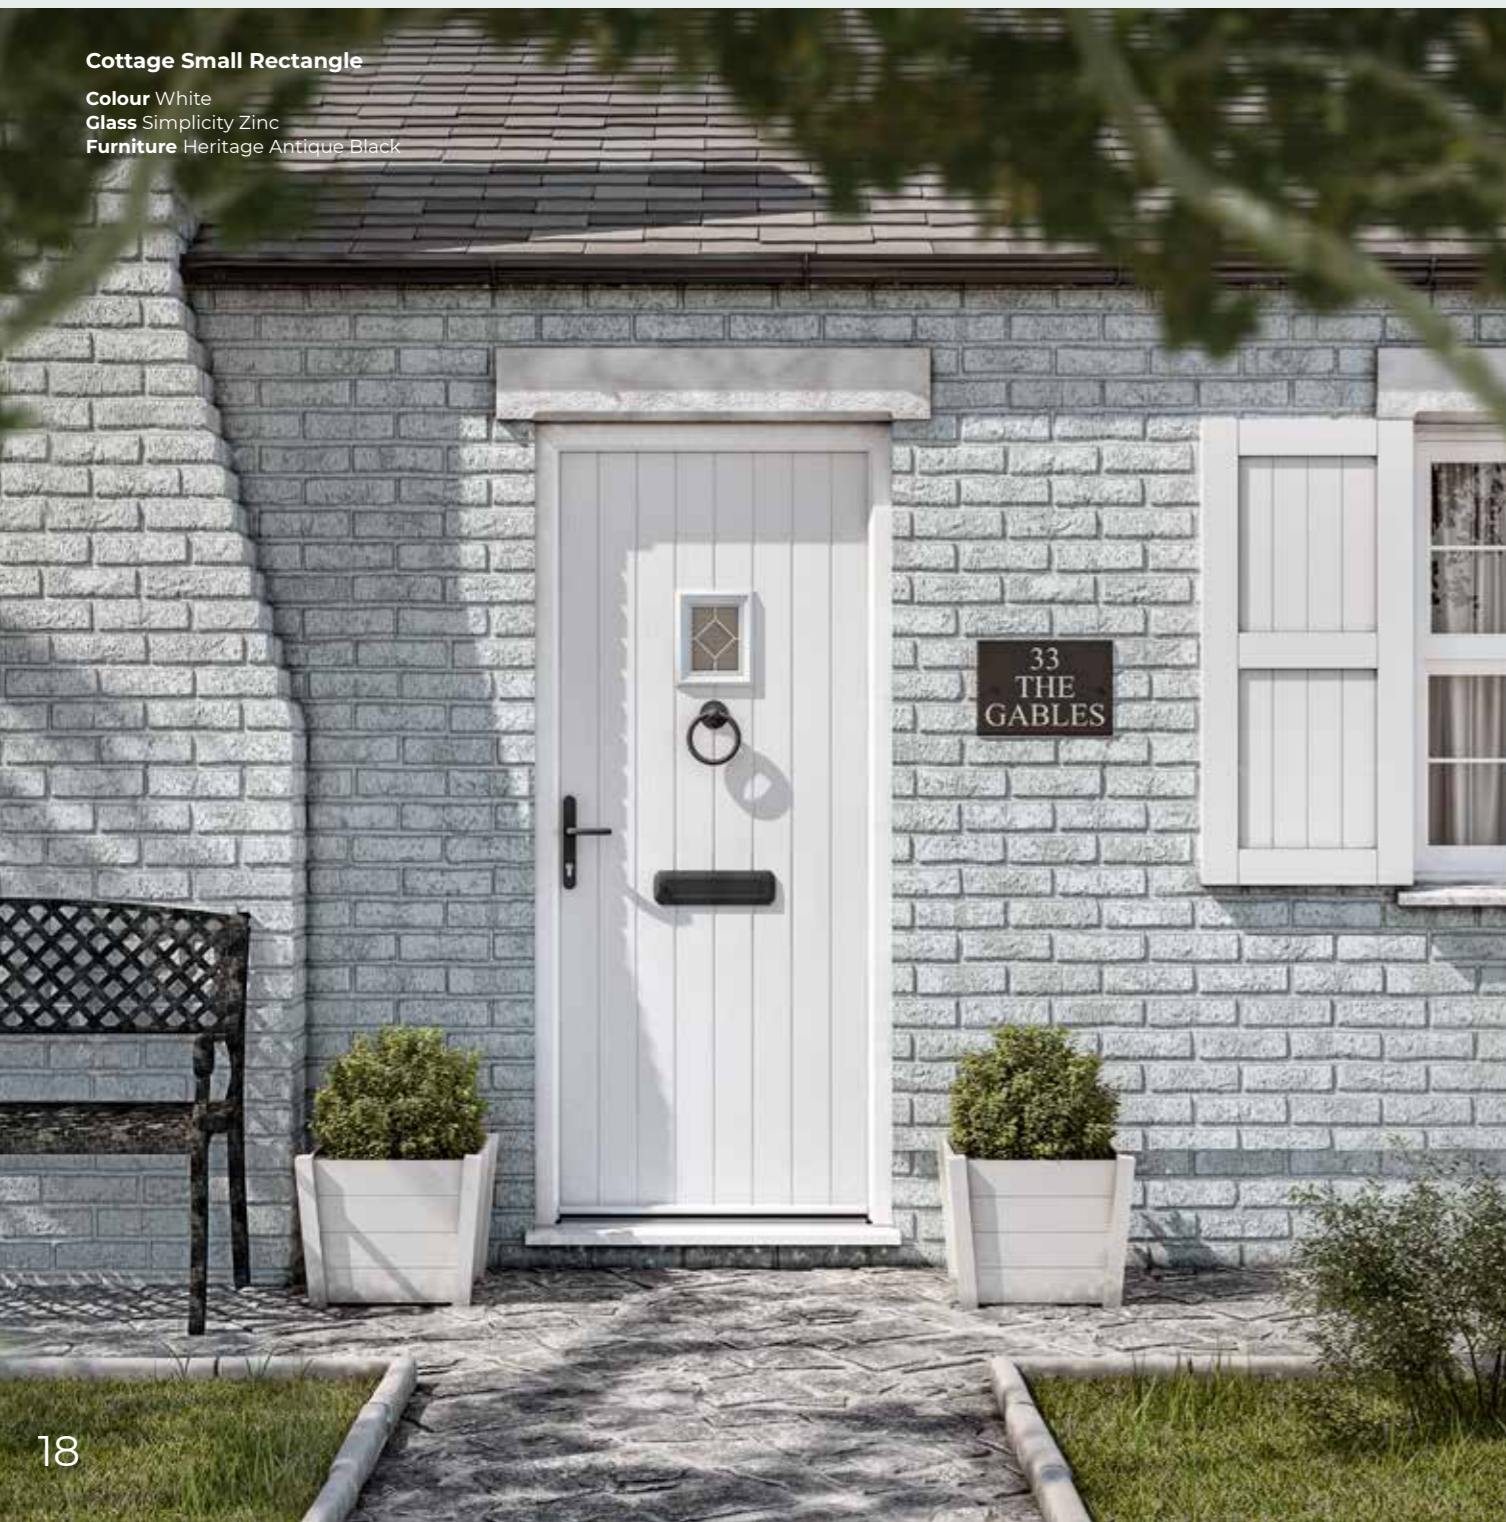

Cottage Collection

Offering a warm and cosy feel, our Cottage Collection doors fit perfectly with any urban or rural home. Providing a rustic charm with the true aesthetics of a wooden door, the collection includes two styles of door leaf: Cottage and Rustic Cottage.

Cottage Small Rectangle

Colour White
Glass Simplicity Zinc
Furniture Heritage Antique Black

Cottage Solid
Colour Premium Reed Green
Furniture Heritage Antique Black